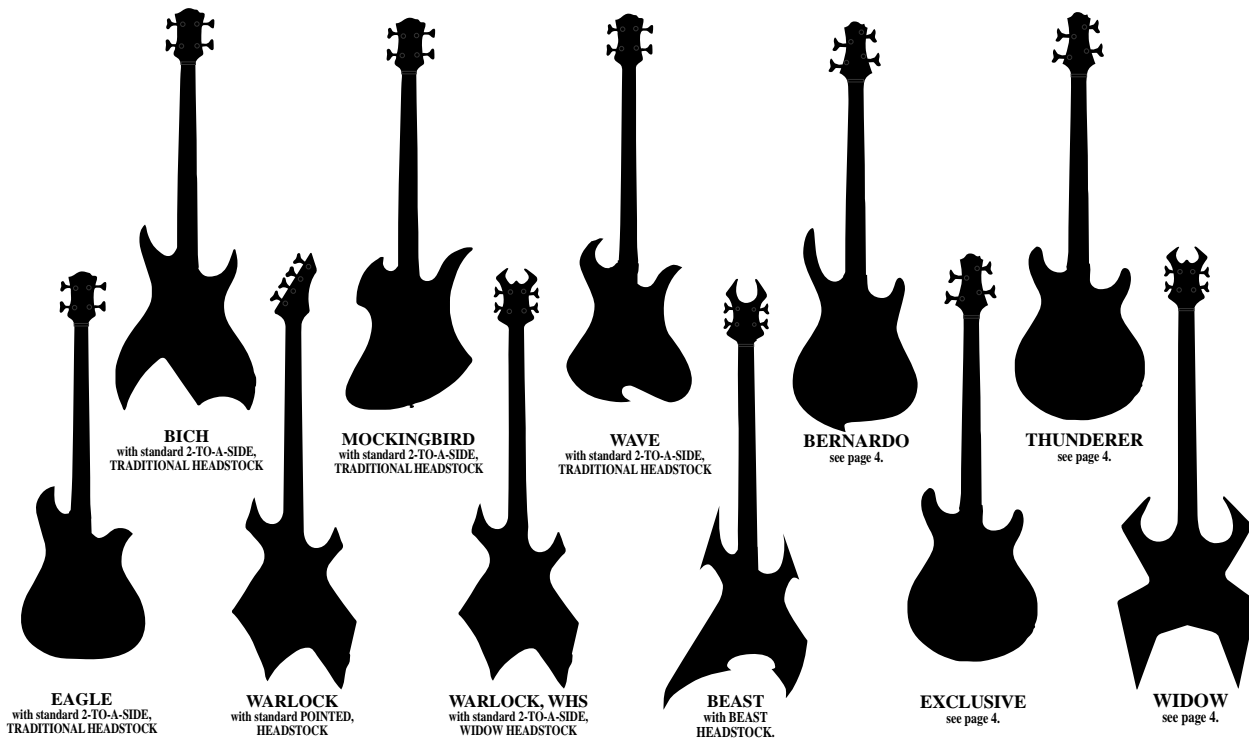

3 BUILD OPTIONS				
BODY CHOICES	NECK-THRU STANDARD	NECK-THRU DELUXE	NECK-THRU SUPREME	CASES
	LIST	LIST	LIST	LIST
BEAST	$2,375.00	$2,630.00	$3,260.00	$265.00
BICH	$2,250.00	$2,500.00	$3,130.00	$210.00
EAGLE	$2,250.00	$2,500.00	$3,130.00	$210.00
MOCKINGBIRD	$2,250.00	$2,500.00	$3,130.00	$210.00
WARLOCK	$2,250.00	$2,500.00	$3,130.00	$210.00
WARLOCK, WHS	$2,375.00	$2,630.00	$3,260.00	$210.00
WAVE	$2,250.00	$2,500.00	$3,130.00	$210.00
WIDOW	$2,250.00	$2,500.00	$3,130.00	$210.00

COMPONENT LIST	STANDARD N-T FEATURES	DELUXE N-T FEATURES	SUPREME FEATURES	
BODY	ALDER OR POPULAR	MAHOGANY	MAHOGANY	
NECK	MAPLE	MAHOGANY	MAHOGANY	
SCALE	34"	34"	34"	
FRETS	24"	24"	24"	
FINGERBOARD	EBONY	EBONY	EBONY	
INLAY	DIAMONDS*	DIAMONDS**	CLOUDS†	
PICK-UPS	DIMARZIO®	DIMARZIO®	DIMARZIO®	
BRIDGE	BADASS 2 ®	BADASS 2 ®	BADASS 2 ®	
HARDWARE-COLOR	CHROME	CHROME	CHROME	
BINDING	NONE	NONE	NECK, HEADSTOCK	
FIGURED MAPLE TOP	N/A	QUILT OR FLAME	QUILT OR FLAME	
FINISH CHOICE (see page 7)	1	2	2	

*BEAST = BIG DIAMONDS

**BEAST = CROWN

†BEAST = CROWN