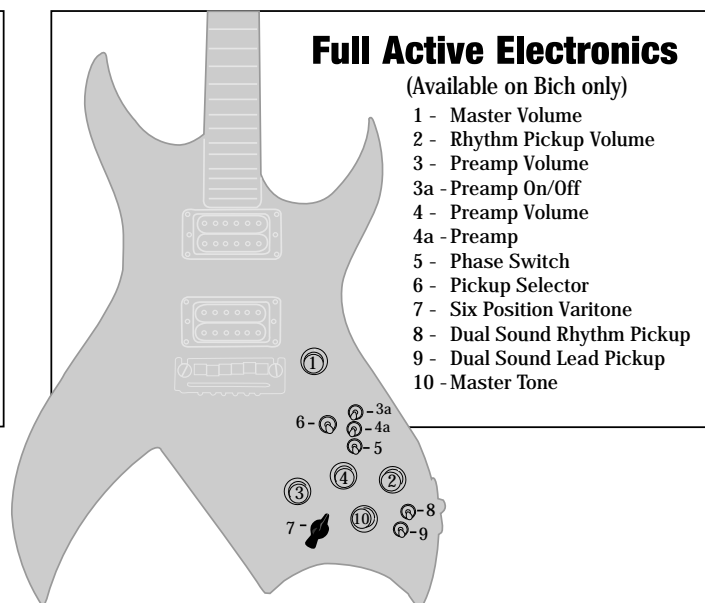

ACTIVE CIRCUIT DIAGRAMS

FINISH CHOICES

COLOR CODE	COLOR CHOICES
1	BLACK, WHITE, BLOOD RED, OR COBAIT BLUE
2	TRANS-RED, TRANS-BLUE, TRANS-GREEN, OR STAIN BLACK
3	TRANS-RED, TRANS-BLUE, TRANS-GREEN, STAIN BLACK, OR NATURAL
4	TRANS-RED, TRANS-BLUE, TRANS-GREEN, STAIN BLACK, OR TRANS-AMBER

HANDCRAFTED CUSTOM SHOP OPTIONS

(P. O. R. = PRICE ON REQUEST)

CUSTOM OPTIONS	
QUIT OR FLAME TOP	ADD TO LIST
3A - MODERATELY FIGURED	$360.00
4A - HIGHLY FIGURED	$540.00
5A - VERY HIGHLY FIGURED	$720.00
6A OR ABOVE - EXOTIC FIGURED	P. O. R.
SOLID WINGS (QUIT OR FLAME)	$960.00
PAIN	ADD TO LIST
PEARL OR CANDY COLORS	$150.00
SUNBURST	$150.00
HEADSTOCK PAINTED TO MATCH BODY	$ 60.00
PAINTED CONTOURS / BEVELS	$210.00
CUSTOM GRAPHIC PAINT	P. O. R.
TRANSPARENT FINISHES	$270.00
MARBLE FINISHES	$240.00
CUSTOM SOLID COLORS	$150.00
PICK-UP CHANGES	ADD TO LIST
EMG®	SET OF TWO $420.00
DIMARZIO®	EACH $120.00
SEYMOUR DUNCAN®	EACH $120.00

CUSTOM OPTIONS	
BINDING	ADD TO LIST
BOUND FRETBOARD	$ 90.00
BOUND HEADSTOCK	$ 90.00
BOUND BODY	$180.00
BOUND BODY - BEAST	$240.00
MULTI PLY BINDING	$180.00
ELECTRONICS	ADD TO LIST
PARTIAL ACTIVE ELECTRONICS	$180.00
FULL ACTIVE ELECTRONICS, BICH ONLY	$300.00
COIL TAP SWITCH	$ 48.00
PHASE SWITCH	$ 48.00
WOLF ROSE BULLET PRE-AMP	$ 90.00
BODY	ADD TO LIST
7 STRING UPGRADE-GUITAR-QUAD BRIDGE	$300.00
7 STRING UPGRADE-GUITAR-FLOYD	$420.00
12 STRING UPGRADE-GUITAR	$360.00
LEFTY WITH FIXED BRIDGE	N / C
LEFTY WITH FLOYD TREMOLO	$240.00
4 TO 5 STRING UPGRADE - BASS	$250.00
4 TO 6 STRING UPGRADE - BASS	$420.00
DRILLED TONE HOLES ON 7 STRING MODELS	$150.00

CUSTOM OPTIONS	
BRIDGE CHANGES	ADD TO LIST
QUAD	$ 90.00
TUNE-O-MATIC	$ 60.00
LICENSED FLOYD ROSE® TREMOLO	$240.00
ORIGINAL FLOYD ROSE® TREMOLO	$300.00
KAHLER® TREMOLO	$420.00
BLACK HARDWARE	$ 60.00
CHROME HARDWARE	$ 60.00
GOLD HARDWARE	$120.00
NECK	ADD TO LIST
EBONY FRETBOARD	$ 90.00
ROSEWOOD FRETBOARD	$ 90.00
MAPLE FRETBOARD	$ 60.00
REVERSE HEADSTOCK	$ 60.00
HEADSTOCK CHANGES	$240.00
CUSTOM FRETBOARD INLAY	P.O.R.
MAHOGANY NECK & WINGS	$180.00
MAPLE NECK & WINGS	$180.00