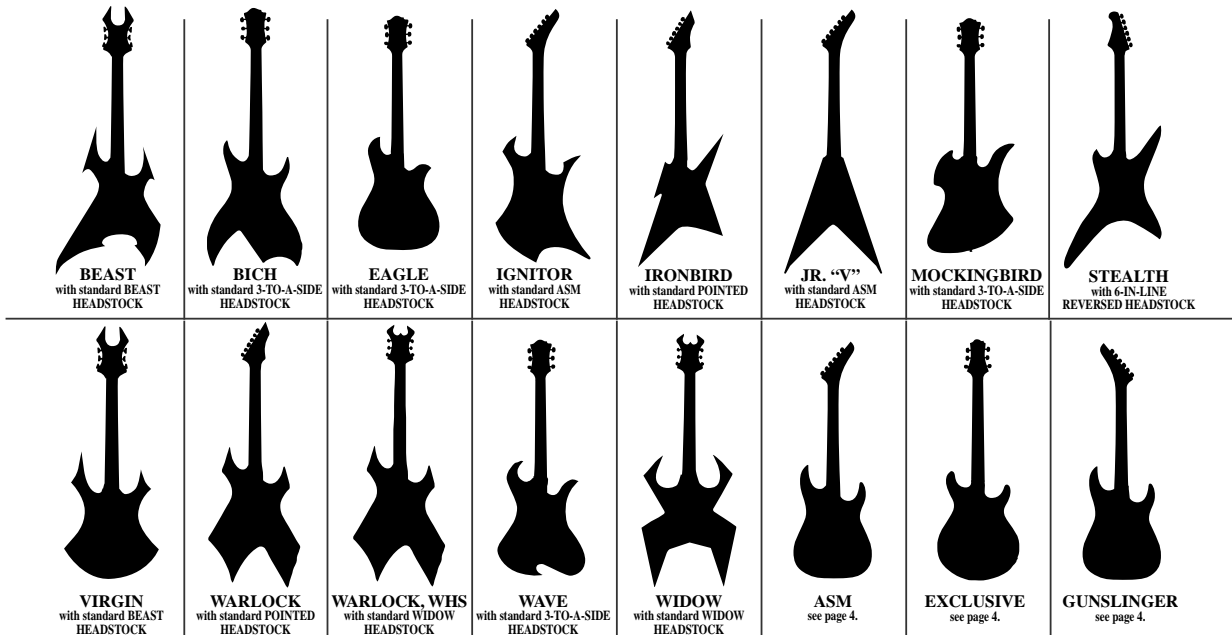

* BEAST = BIG DIAMONDS ** BEAST = CROWN † ALL BEAST, 6 STRING MODELS ARE 25 1/2" SCALE †† THE WARLOCK & JR. "V" BODY IS ALSO BOUND.

ACTIVE ELECTRONICS: MOCKINGBIRD & EAGLE SUPREME = PARTIAL ACTIVE, BICH SUPREME = FULL ACTIVE, 7 STRING = LOW B ENHANCER. PLEASE SEE PAGE 7 FOR DIAGRAM.